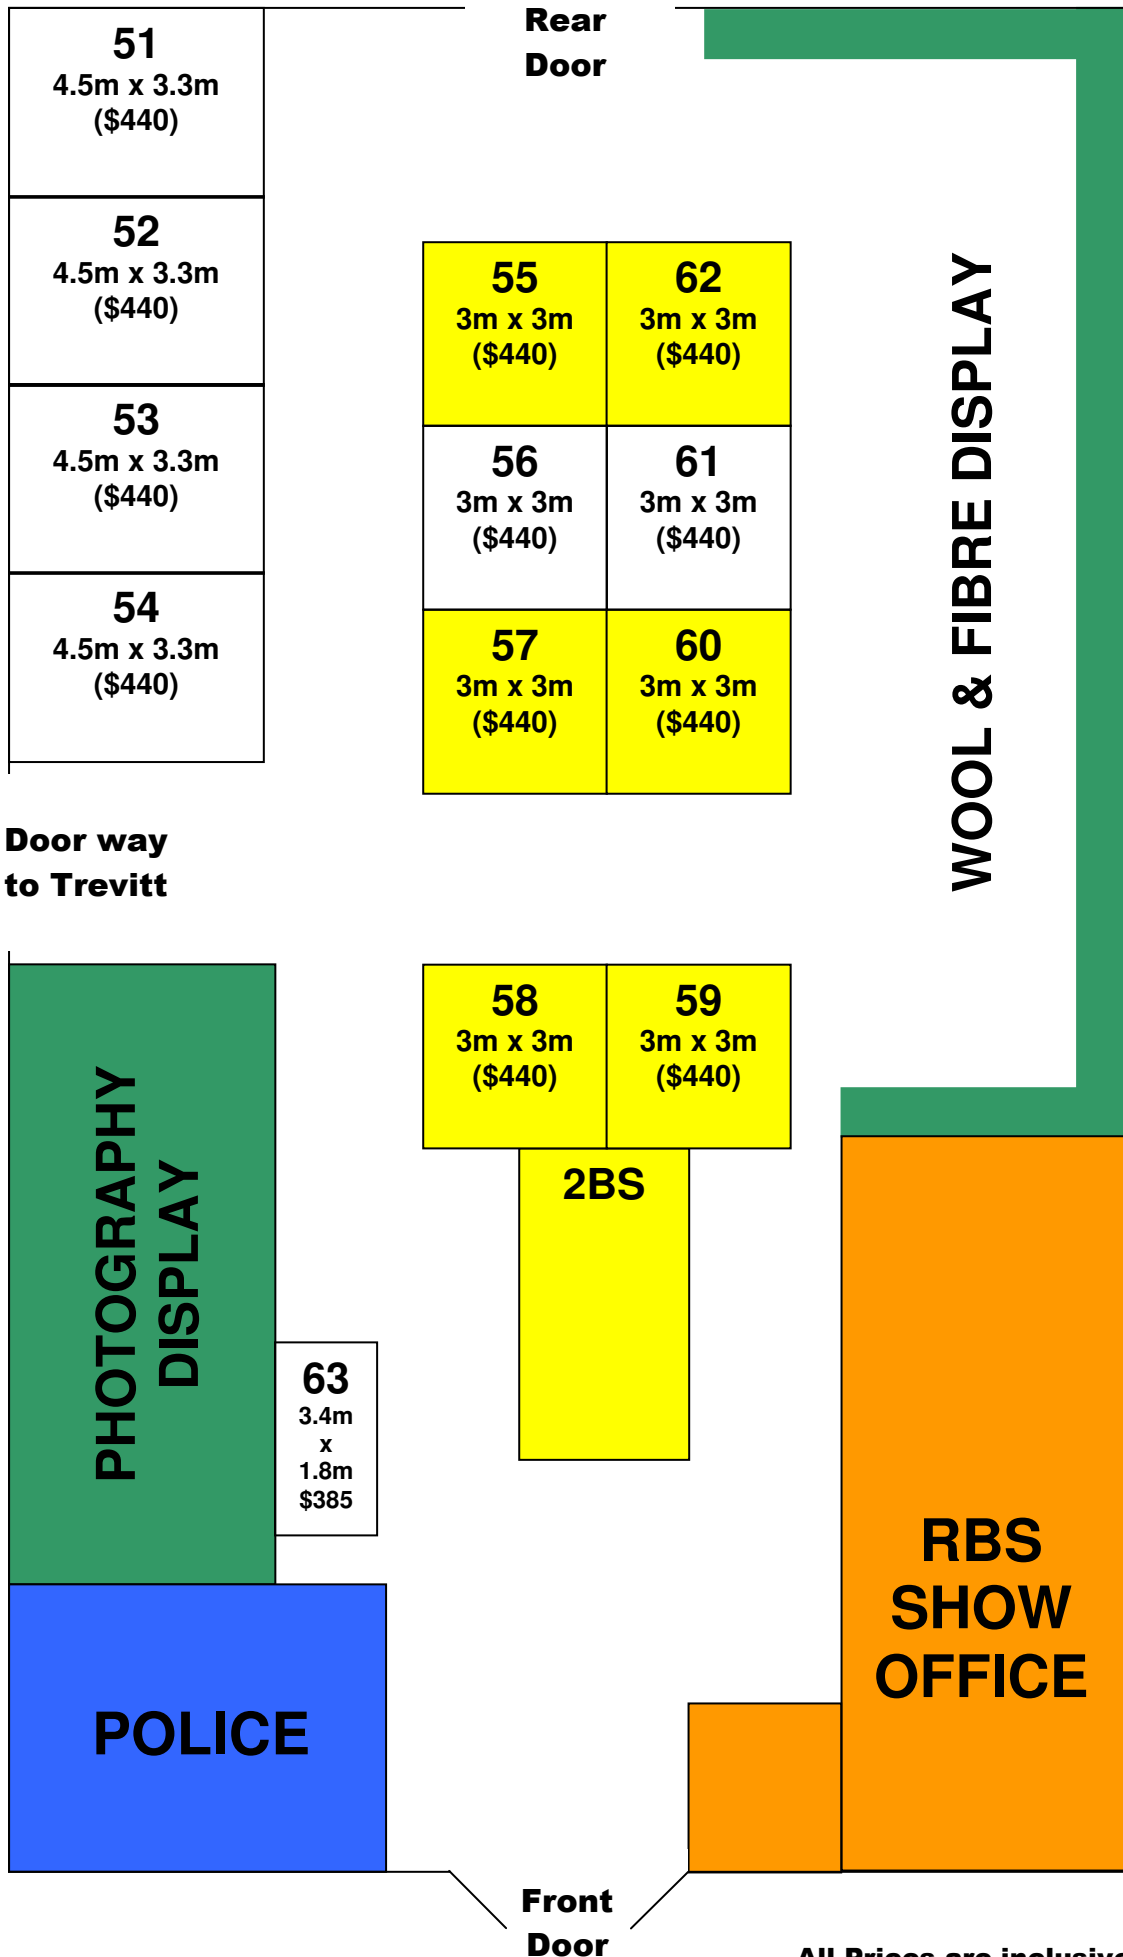

143RD ROYAL BATHURST SHOW 6-8 MAY 2011

The HOWARD Pavilion Trade Space Plan

All Prices are inclusive of GST